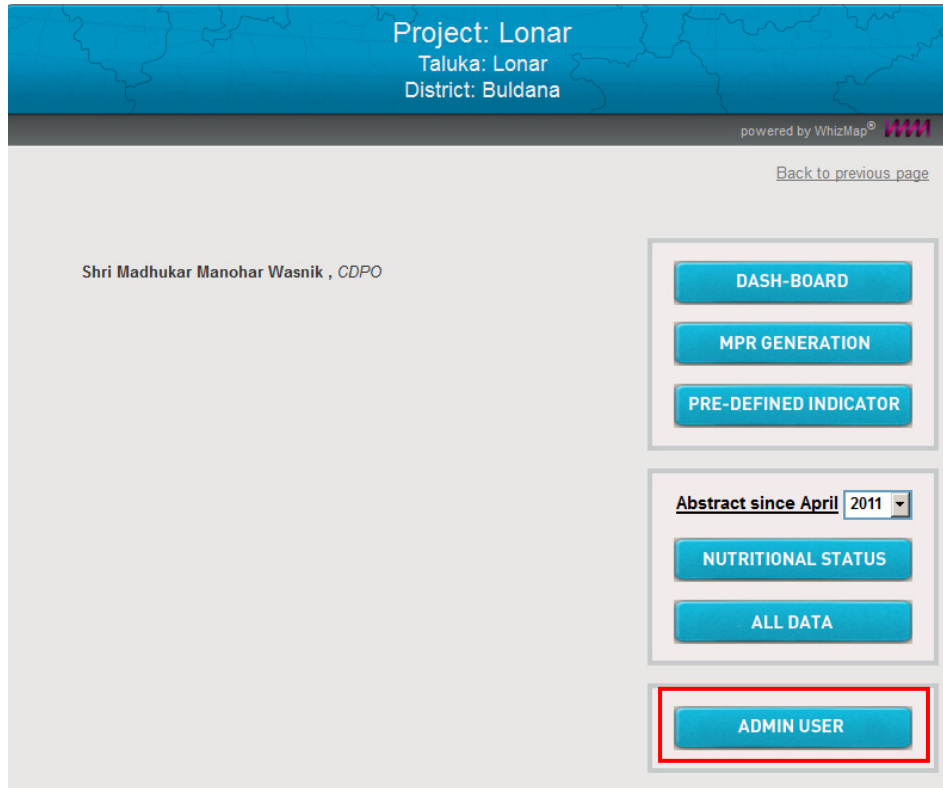

Select your level, if you are a project level functionary then select your district and thereby your project from the drop down boxes

On clicking on the MIS button, the following screen appears:

The above screen is known to you. Here you will find a new button, namely, “Admin User”, on clicking on which, the following screen appears: